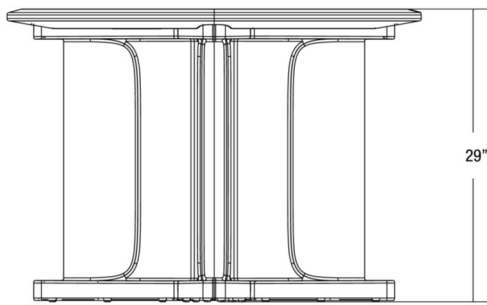

OVERVIEW

The Endurance Table is a versatile, heavy duty table that is ideal for continuous, intensive use in correctional or institutional environments. **Manufactured to ISO Quality Standards in the USA.**

FABRICATION/MATERIAL

Table top and legs are made with durable, one piece, rotationally molded design for increased strength. Constructed of high impact polyethylene. Flame Retardant (as shown passes Cal 133). Test reports available upon request.

COLOR Blue Gray, Brown, Slate Blue, Green, Black, custom colors available upon request.

WEIGHT 55 lbs

OPTIONS Plain Top and Game Top.

ASSEMBLY The legs affix to the table top with tamper resistant screws. Can be bolted to the floor via concealed pilot holes with our exclusive **Sabre Mount System**.

WARRANTY 10 Year Warranty.

MAINTENANCE Easy to clean and maintain with damp cloth. Resistant to stains.

STATIC LOAD 1500 lbs.

FRONT